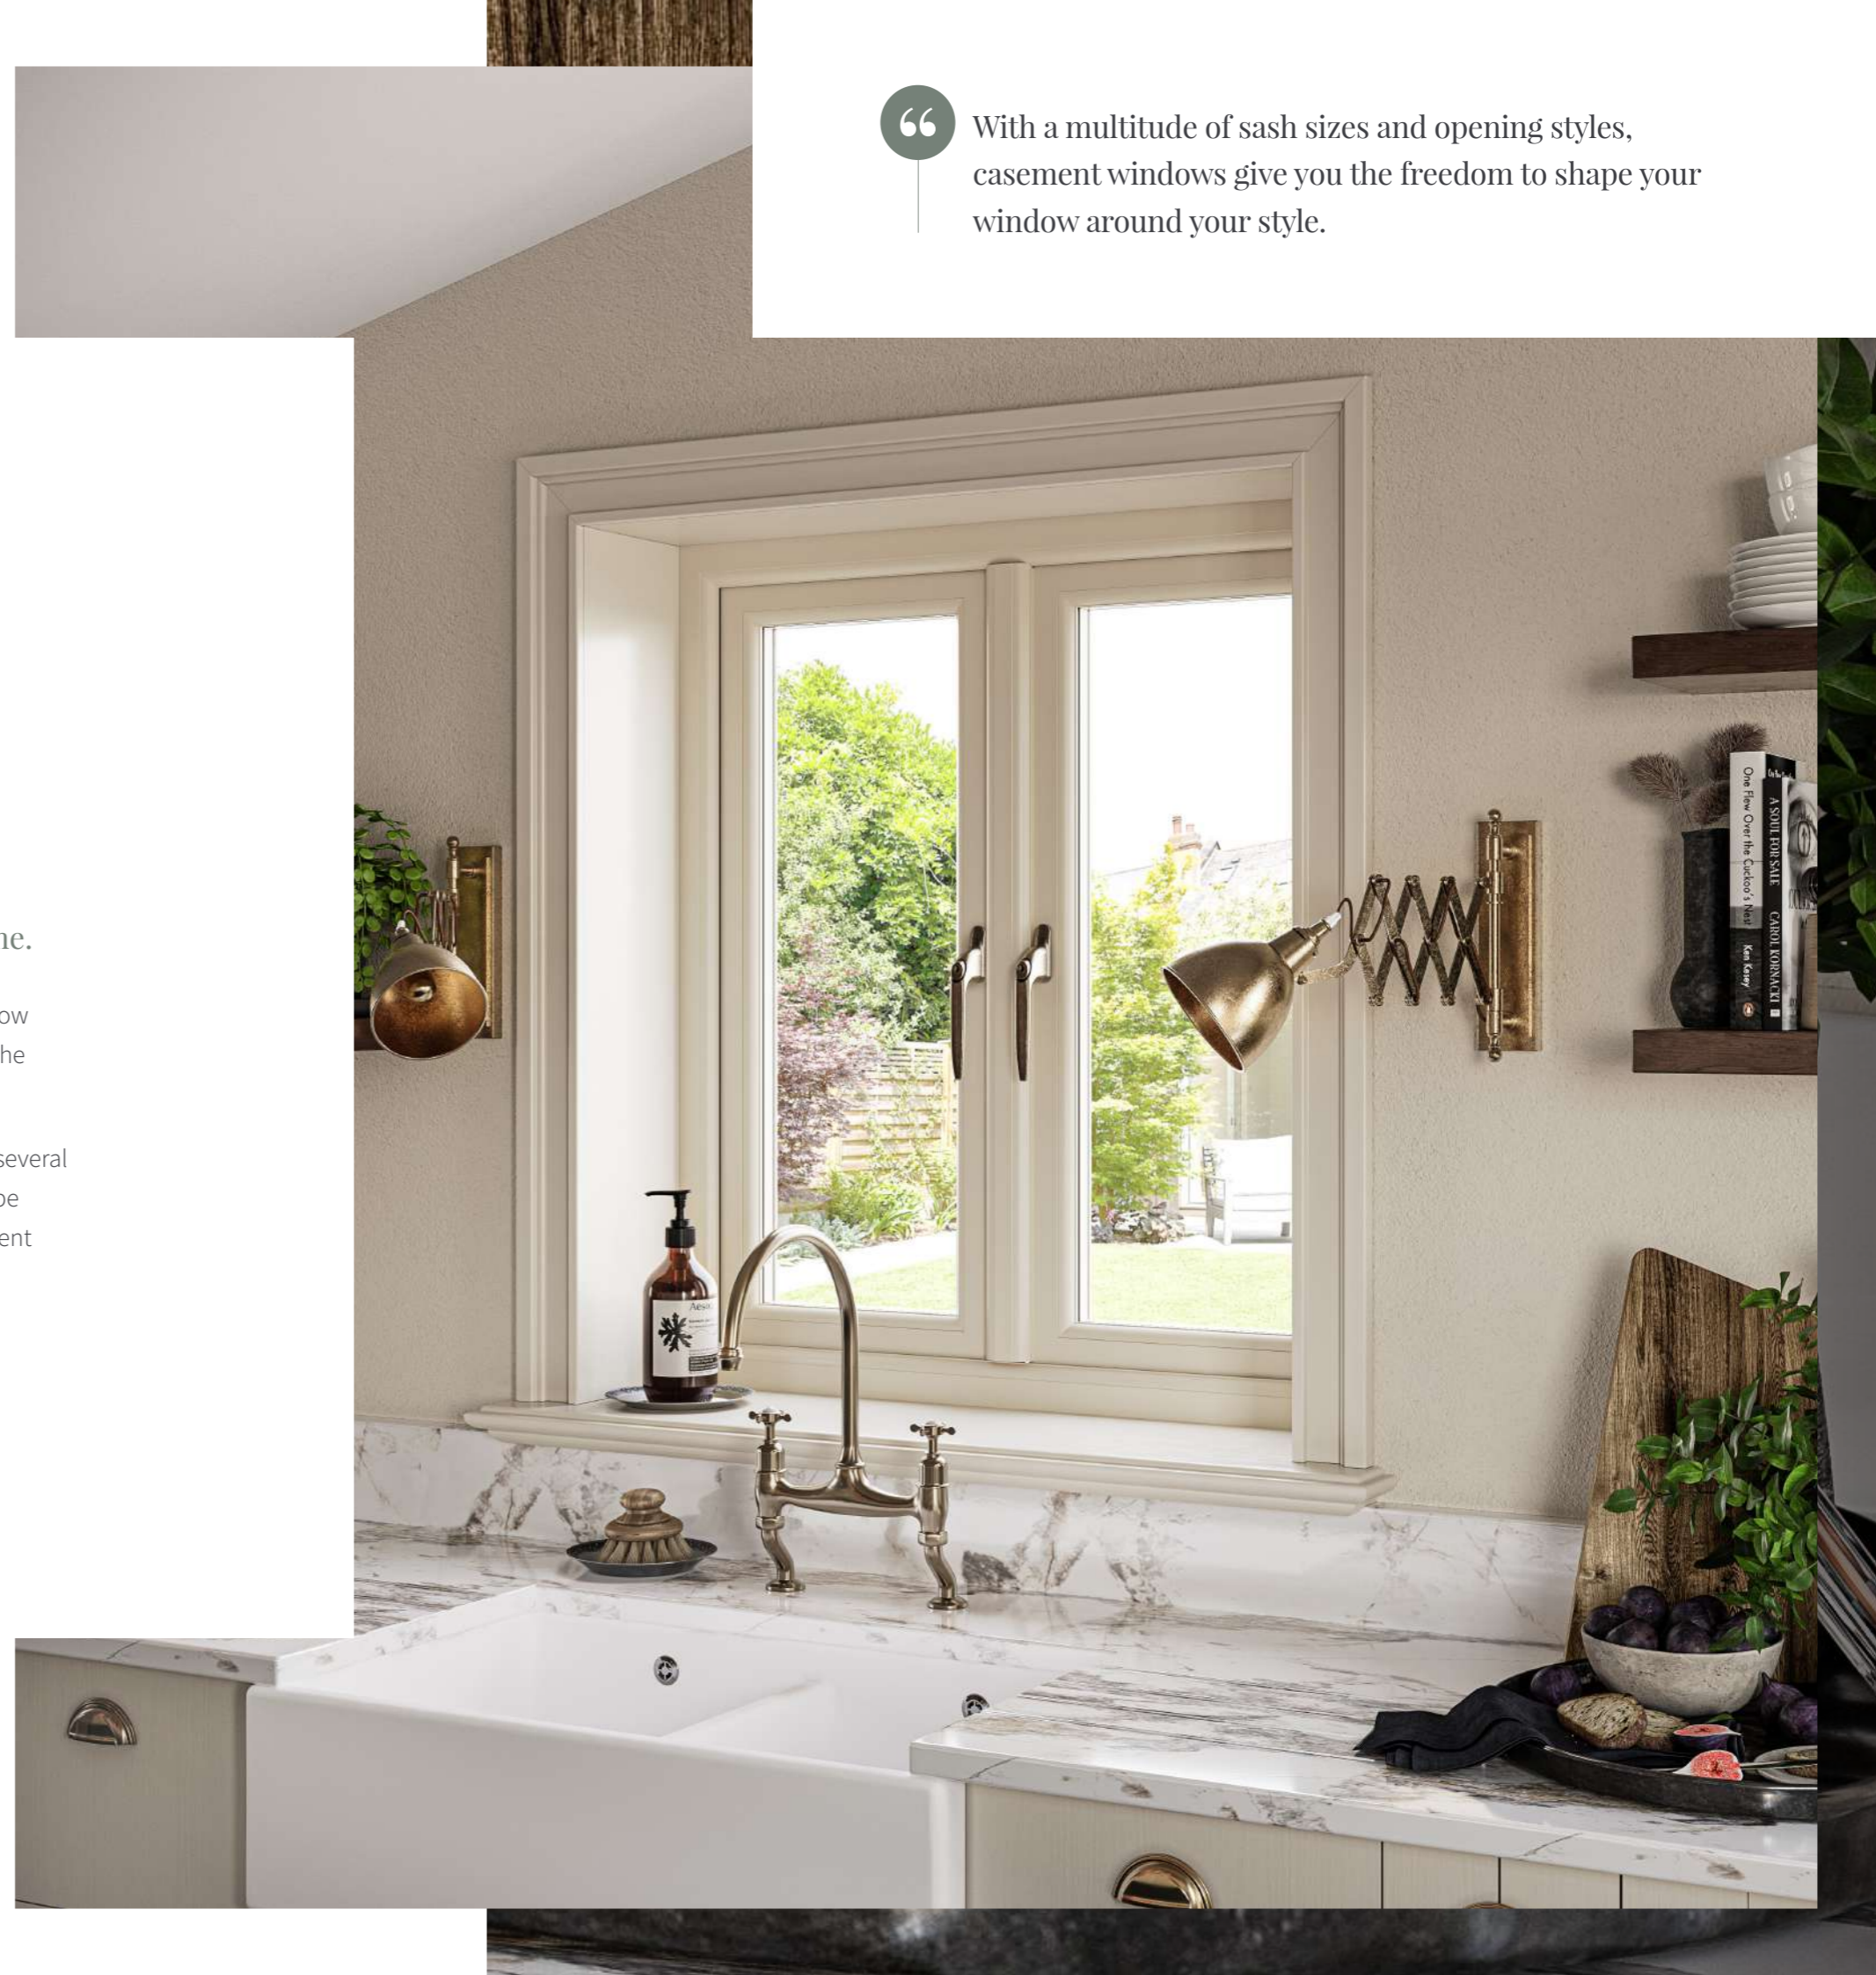

Casement Windows

— An architectural flourish to energise your home.

Casement windows are the most popular and versatile window style with hundreds of configurations and options to create the perfect window to suit your home.

Casement windows can be configured from a single sash to several sashes, depending on the size of the aperture. Openers can be added to one side, both sides, top or full frame to offer different degrees of ventilation.

“

With a multitude of sash sizes and opening styles, casement windows give you the freedom to shape your window around your style.

i Product:
French Casement Window
Colour:
Cream