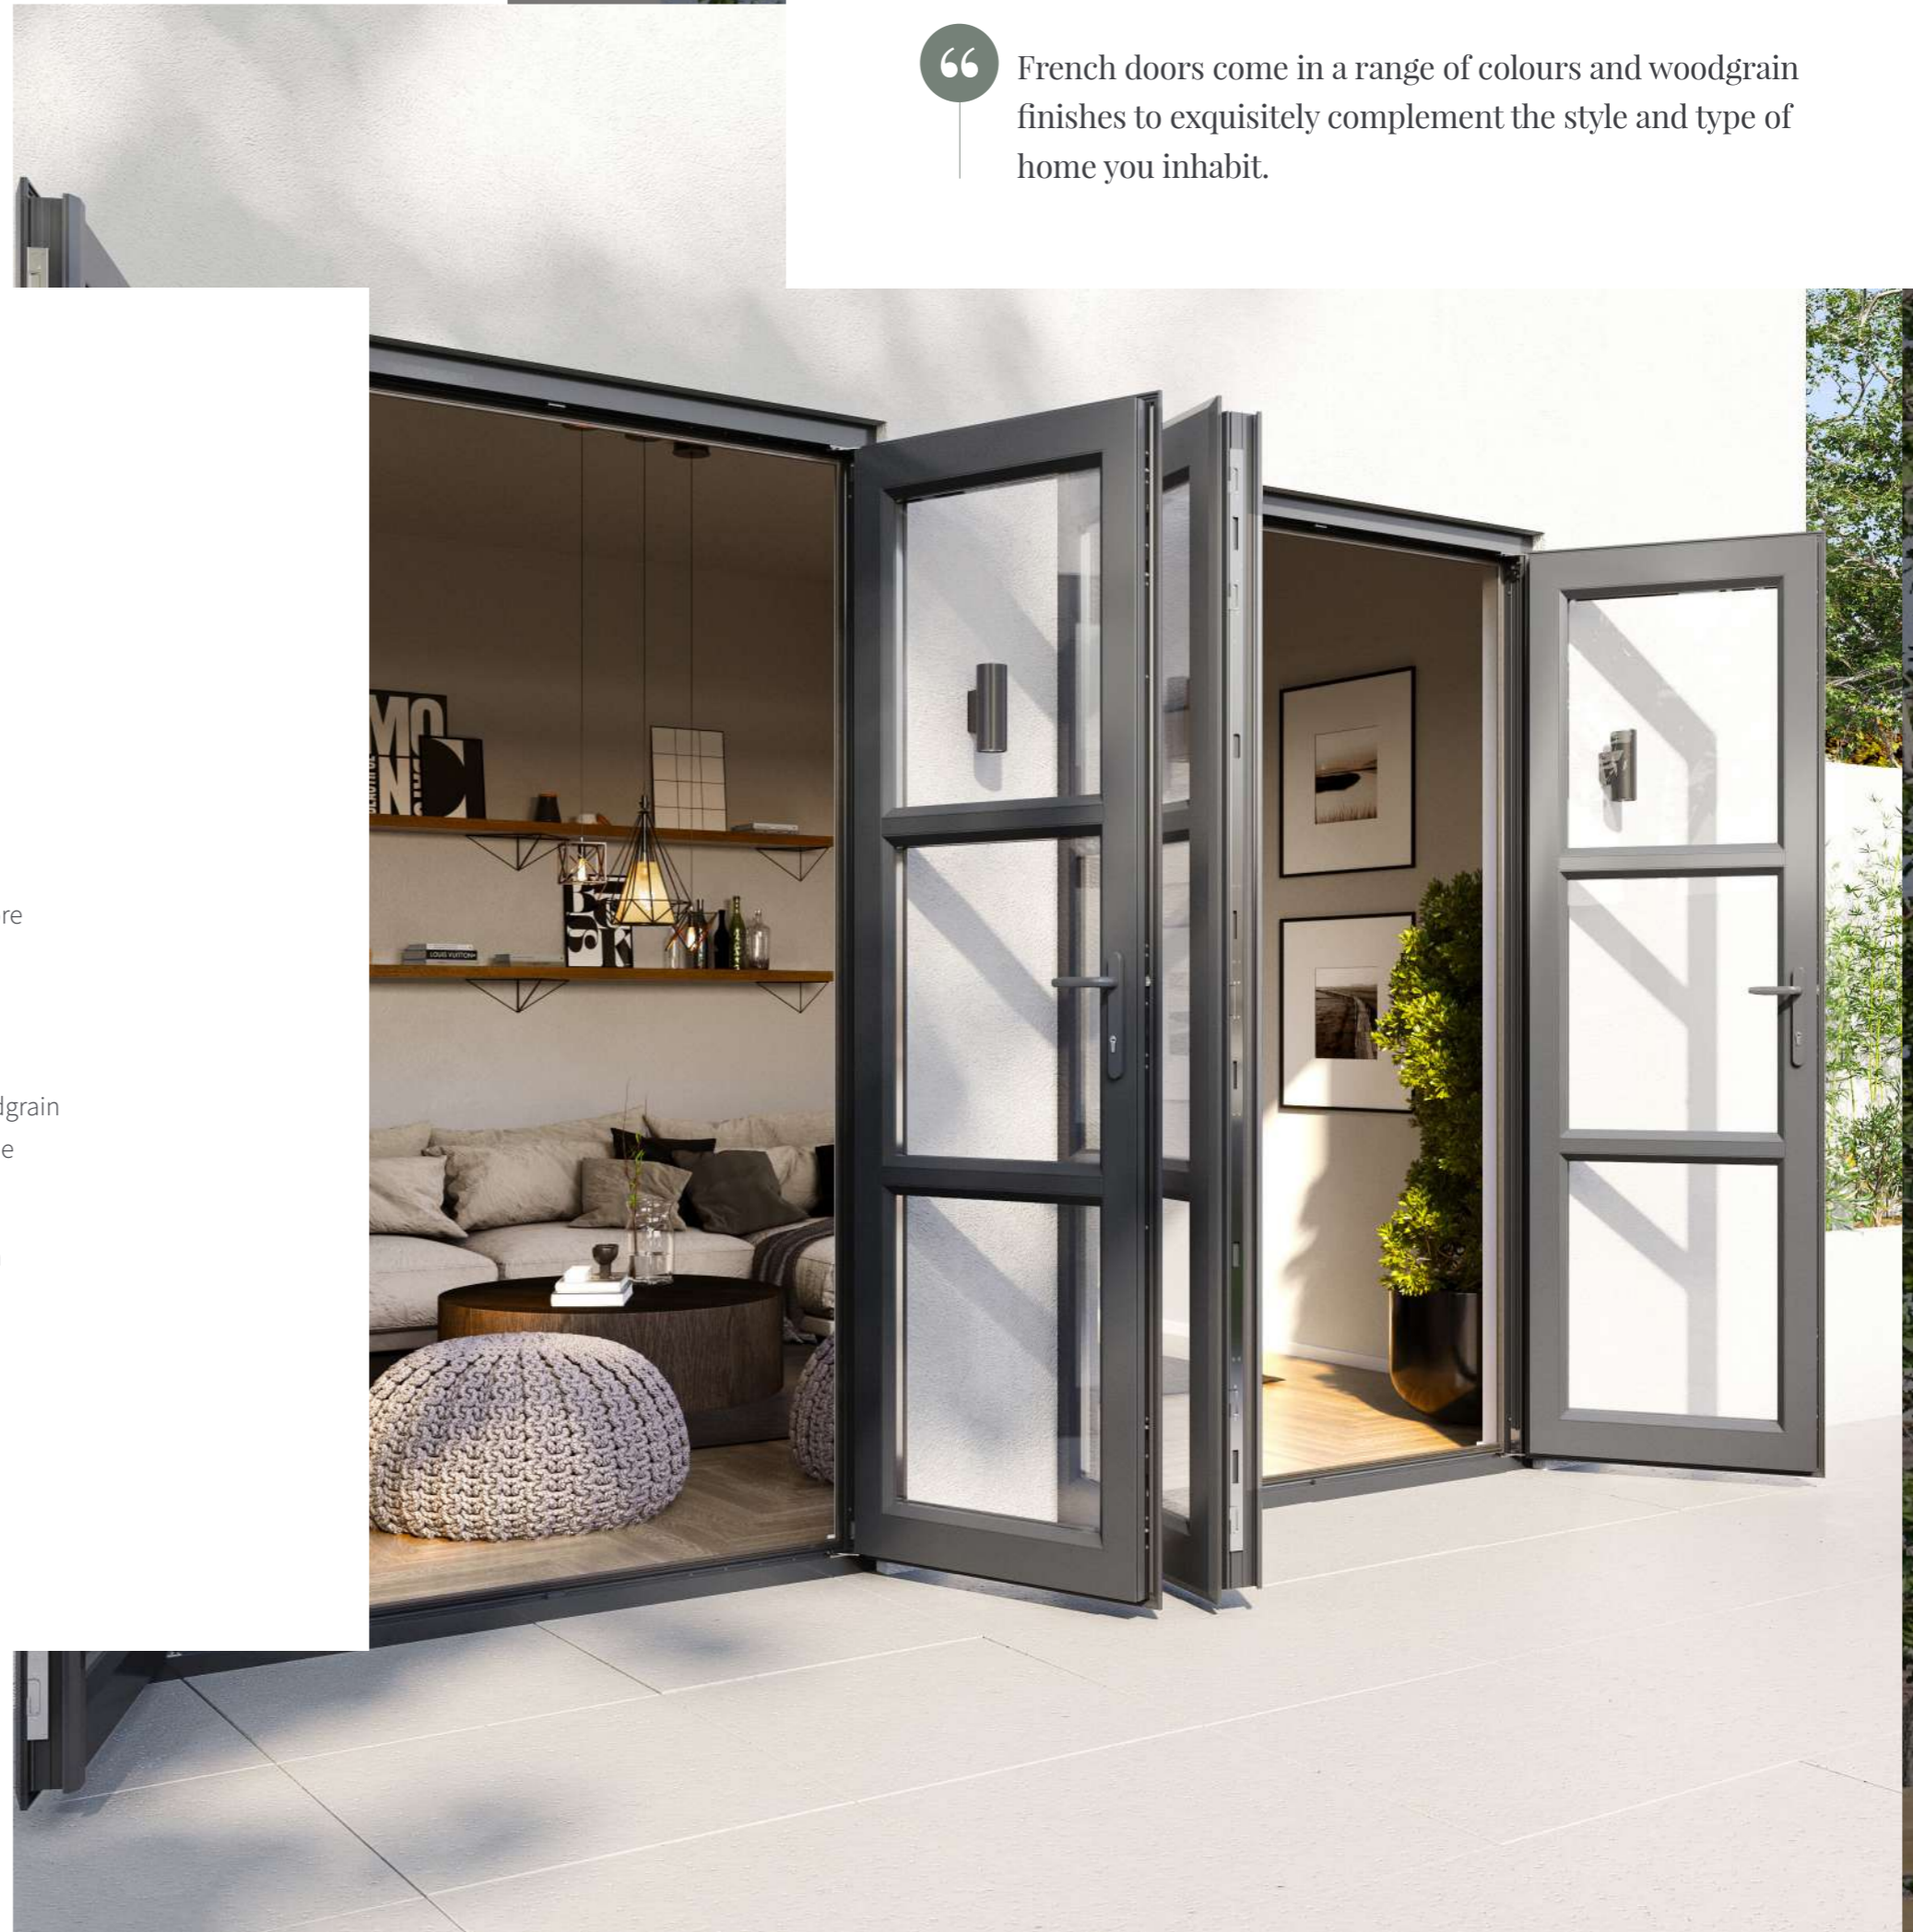

French Doors

— Where beauty meets function.

A stylish way to welcome light in and create the feeling of more space in your home, French doors are an elegant threshold between your interior space and the great outdoors.

Framing your garden while protecting your home from the elements, French doors come in a range of colours and woodgrain finishes to exquisitely complement the style and type of home you inhabit.

And with the possibility of combining your French doors with sidelights and windows, this choice is equal parts functional and beautiful.

i Product:
French Door with Sash Bars
Colour Internal & External:
Anthracite Grey Smooth

“ French doors come in a range of colours and woodgrain finishes to exquisitely complement the style and type of home you inhabit.