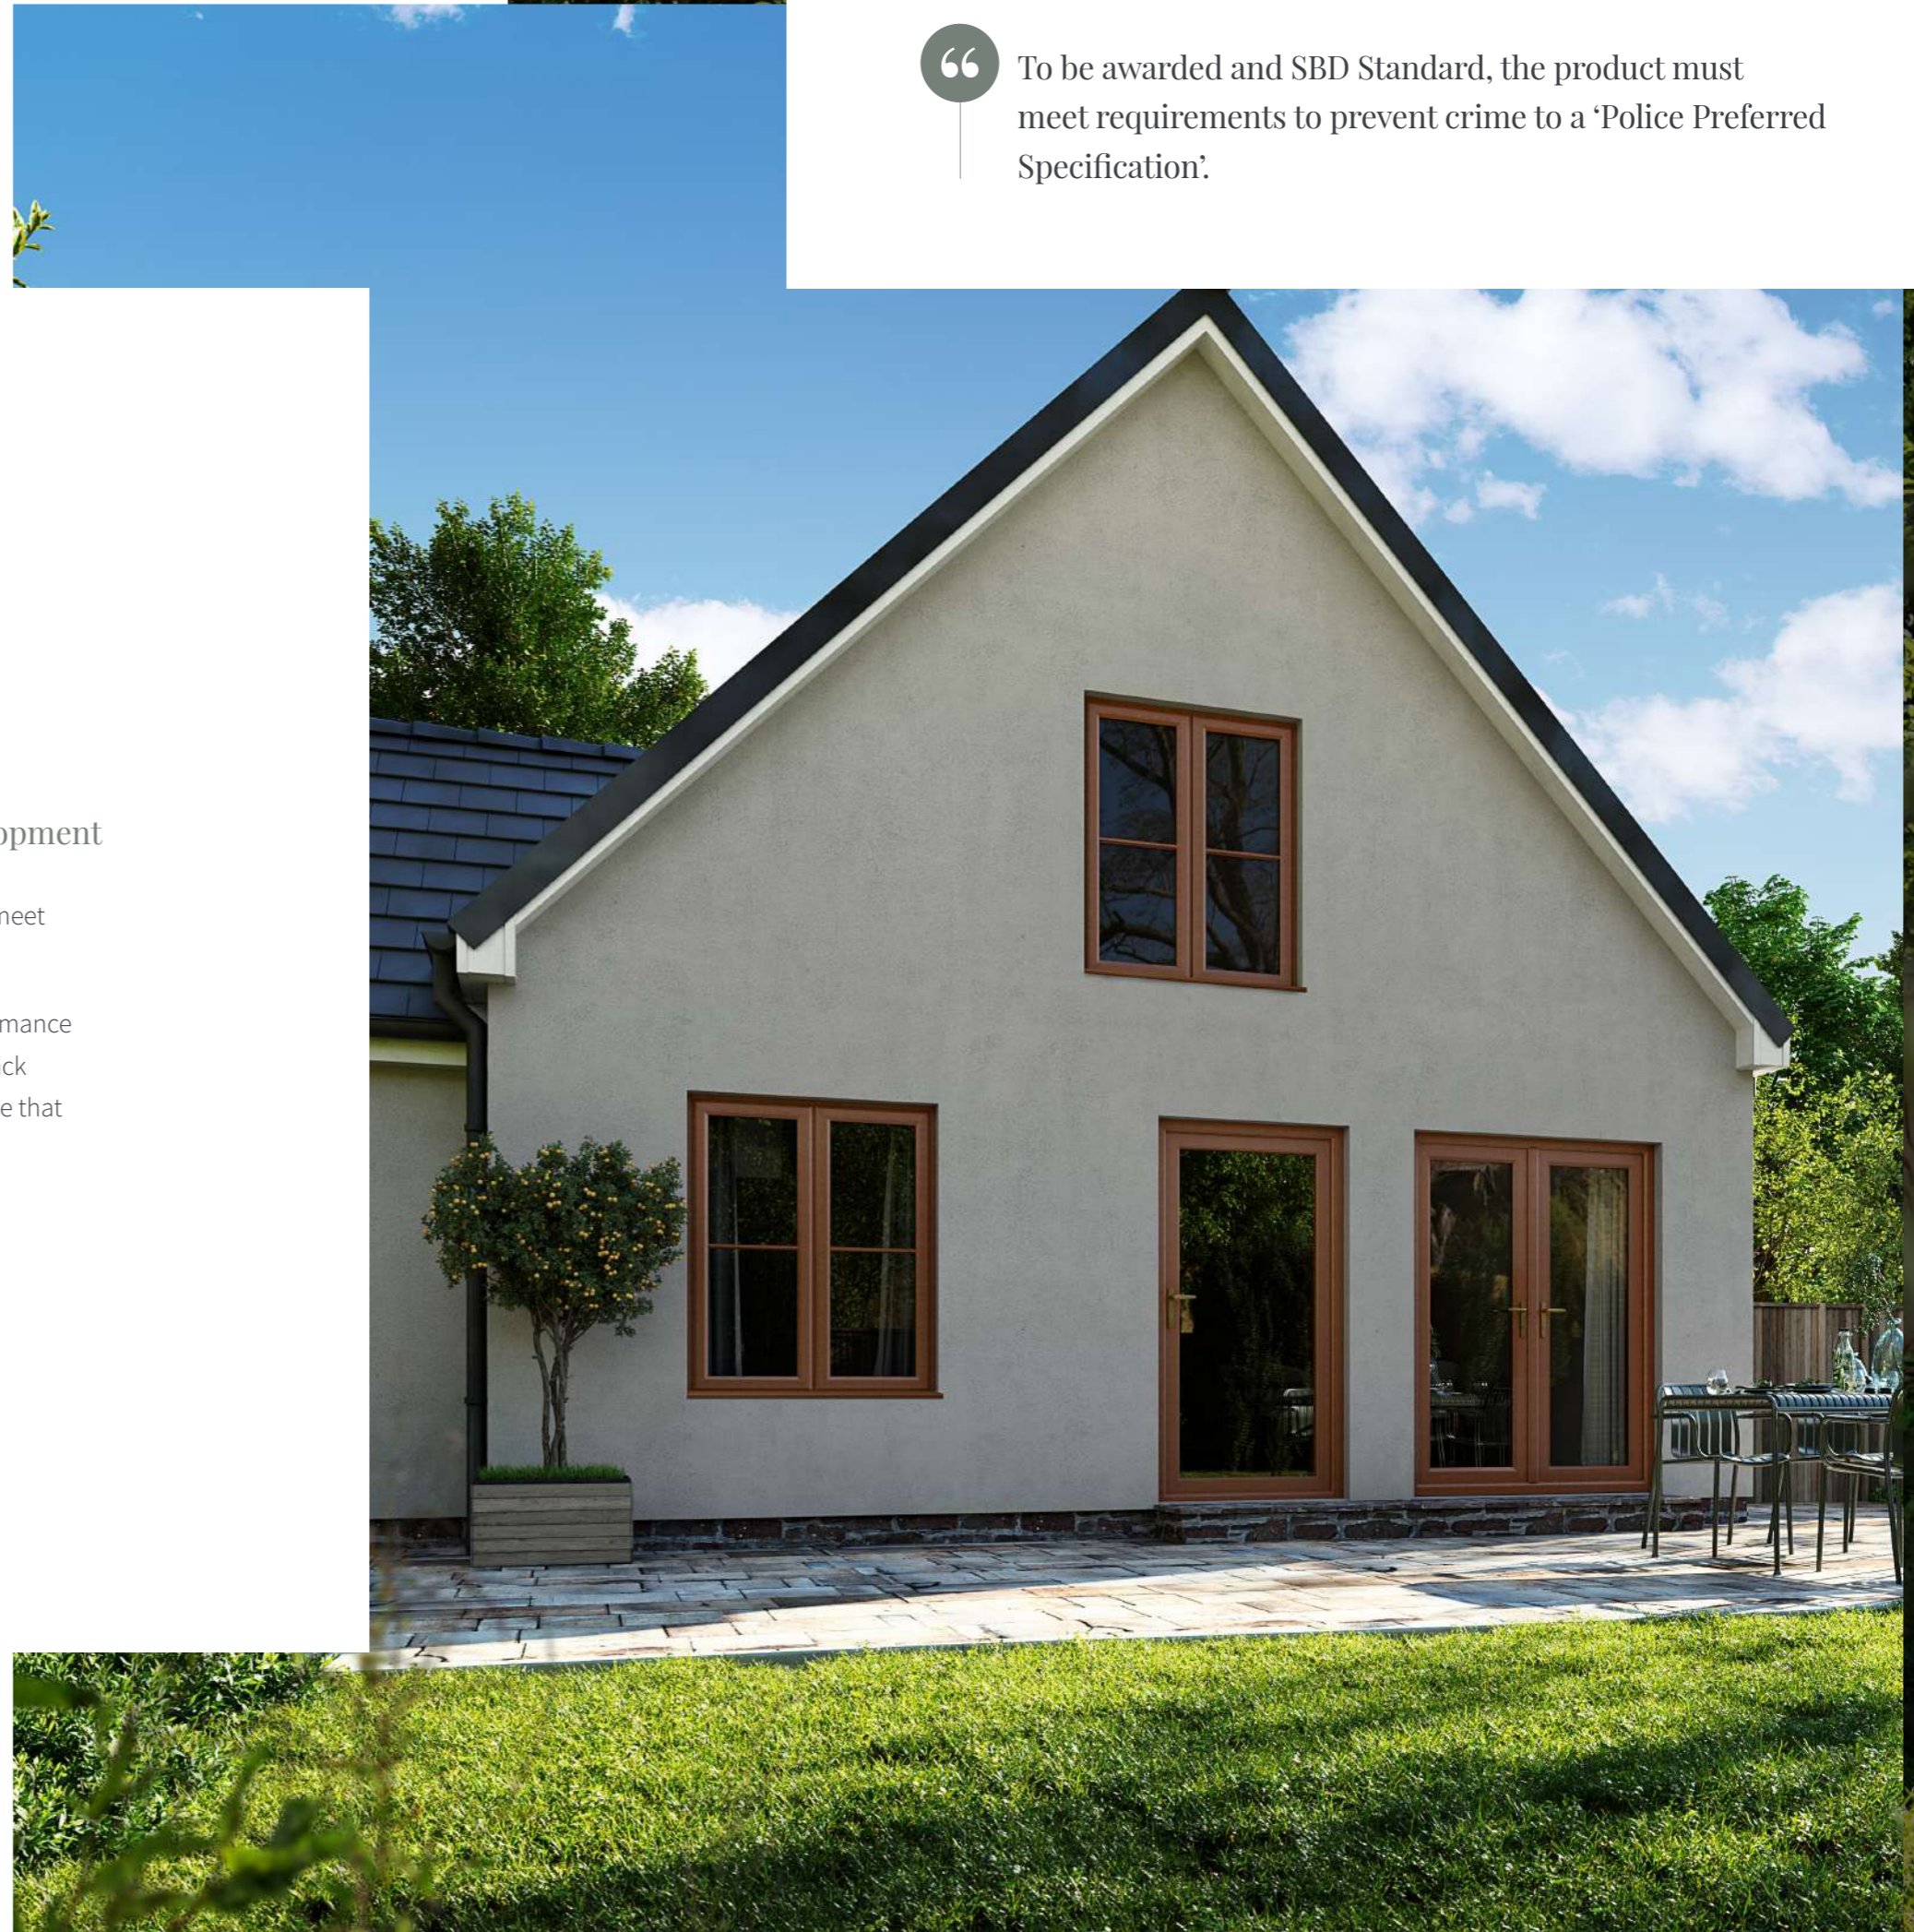

Safe & Secure

— A continued focus on improvement and development

For enhanced security and peace of mind, all VEKA systems meet PAS24 and the Secured by Design (SBD) standard.

PAS 24 is a standard of testing to measure the security performance of windows and doors to ensure they can resist a level of attack from an opportunist burglar. Secured by Design is an initiative that organises accreditation for products on behalf of the Police.

i Product:
Casement Window, Residential uPVC Door
& French Doors
Colour:
Golden Oak

“ To be awarded and SBD Standard, the product must meet requirements to prevent crime to a ‘Police Preferred Specification’.