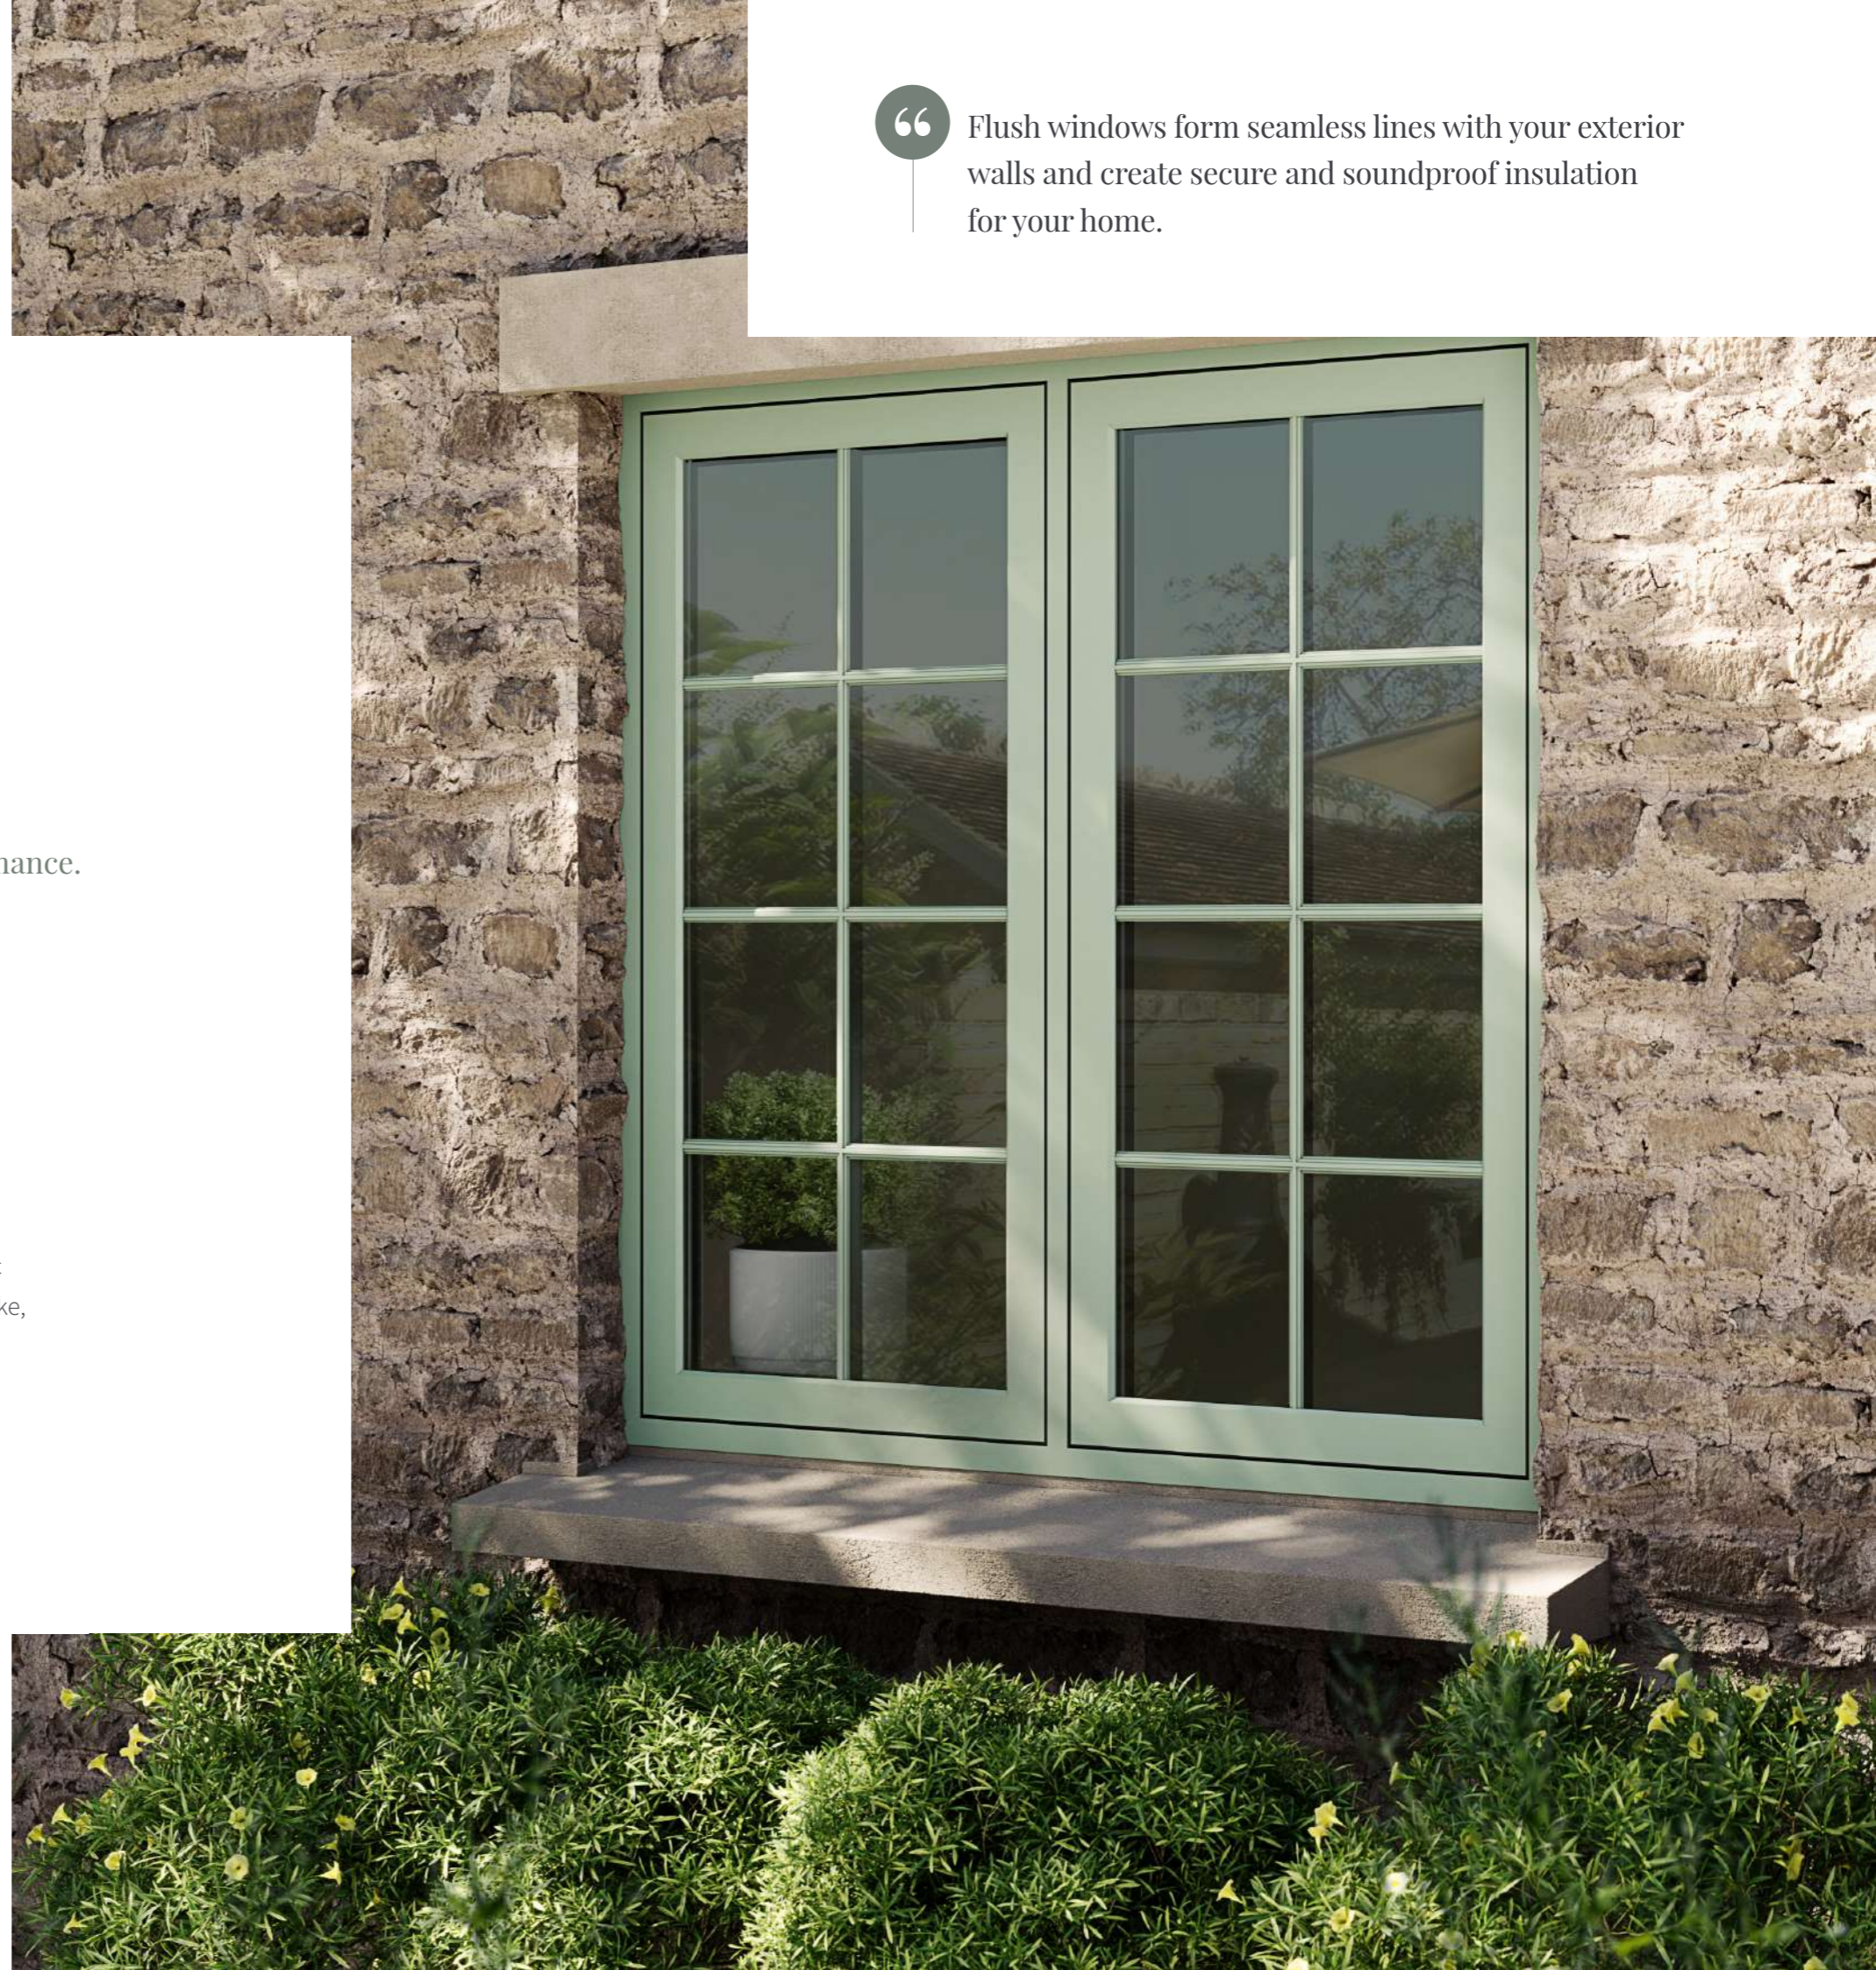

Flush Windows

— Versatile style teamed with innovative performance.

Flush windows fuse the best of both worlds, evoking the elegance of traditional timber with the remarkable efficiency of modern uPVC materials. This is a style that demands zero compromise and works for every home.

Flush windows form seamless lines with your exterior walls and create secure and soundproof insulation for your home.

With a variety of colours and optional features, like heritage hardware and Georgian bars, it's an innovative and authentic choice for character properties and contemporary homes alike, making it the most flexible window on the market.

“ Flush windows form seamless lines with your exterior walls and create secure and soundproof insulation for your home.

i Product:
Flush Window with Georgian Bars
Colour:
Chartwell Green