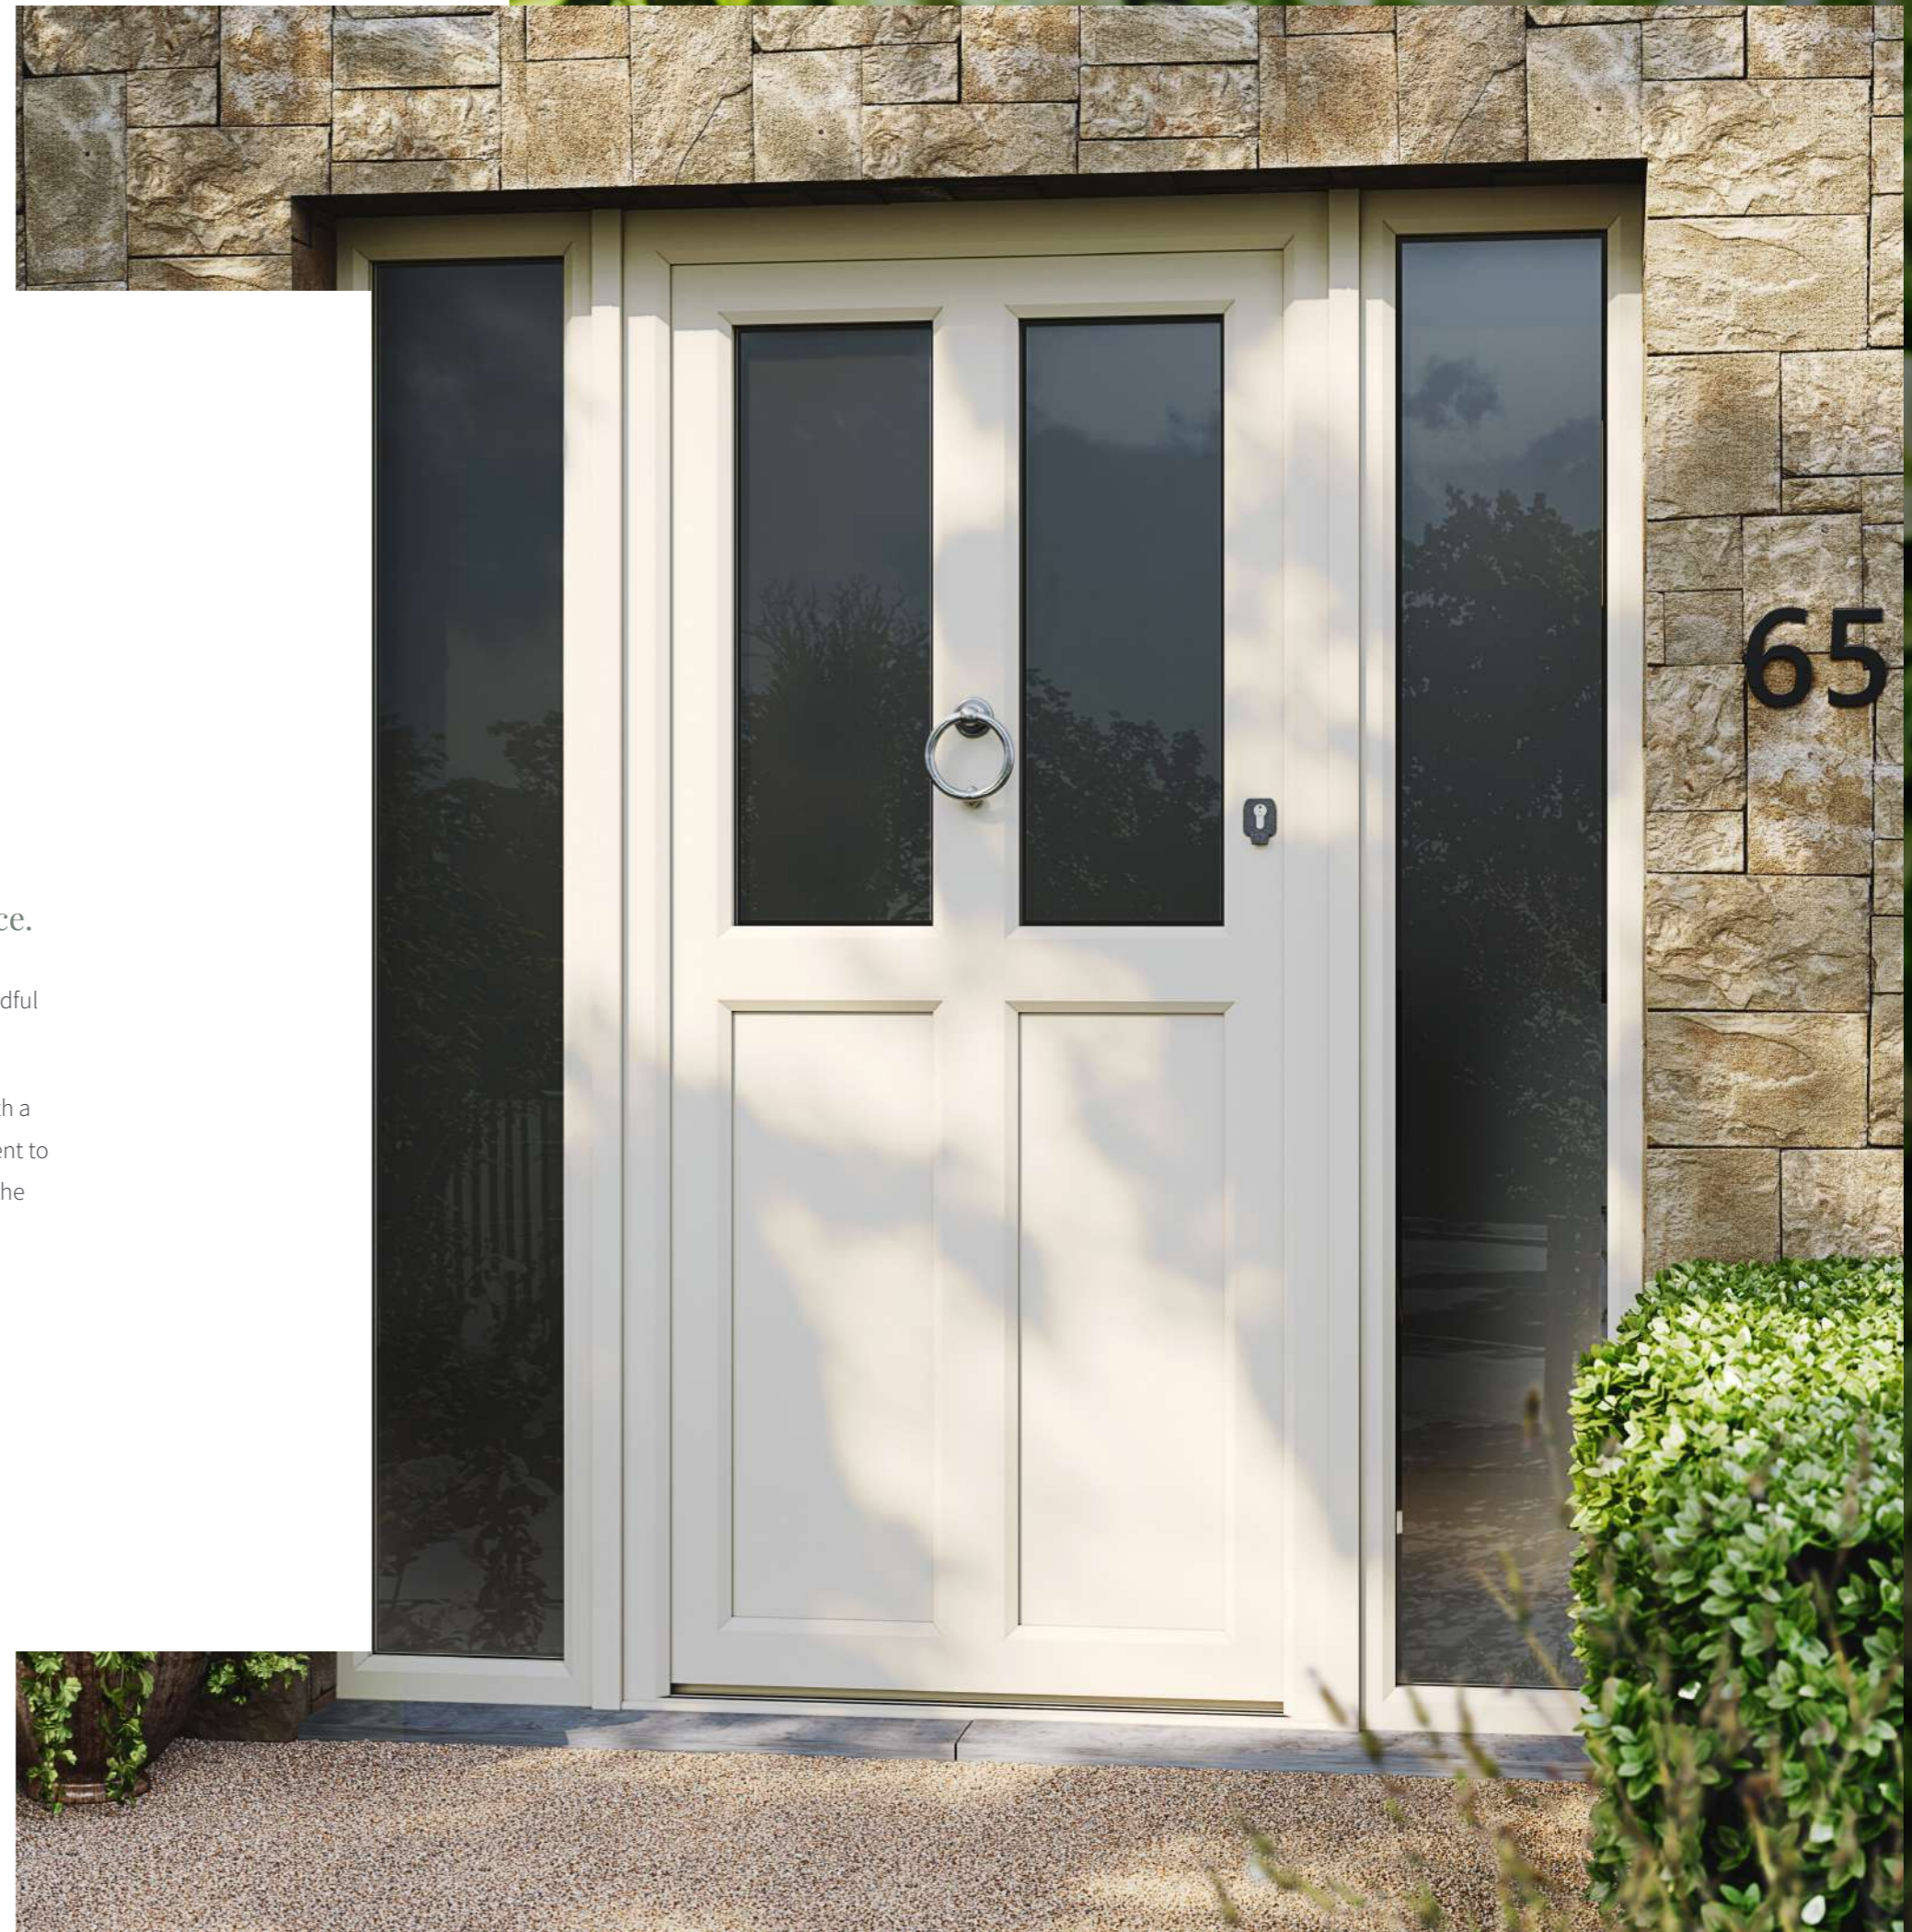

Entrance Doors

— Step into outstanding style, security, and solace.

Completely customisable. Ultra-efficient. Super-secure. Just a handful of reasons to upgrade your home with a new entrance door.

A new door elevates the entire look and feel of your home. And with a generous array of styles, colours, and glass designs, it's your moment to show your flair. Carve out your very own refuge from the bustle of the outside world. The right door brings security, efficiency and true tranquillity to your life.

i Product:
Engineered uPVC Door
Colour:
Cream