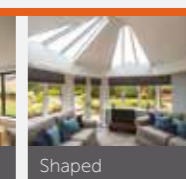

Rectangular

Shaped

(available in Scotland)

Building Regulation Compliant

Whether you are extending your home or replacing your conservatory roof, you will need Building Regulation approval. Livinroof is fully Building Regulation compliant and has JHAI system approval to minimise red tape.

Telephone
Website

Upgrade your conservatory roof

The Livinroof system from Wendland is a great choice to quickly and easily replace your old conservatory roof, creating a warm, cosy, bright room in no time at all.

Homeowners no longer have to choose between a solid or glass conservatory roof. That's because Livinroof from Wendland combines the best of both with its mix of highly insulated grey panels and glazed areas. Upgrade your old conservatory roof and create a comfortable room that's light, bright and perfect for year-round living.

Livinroof can be used to replace any shape or size of conservatory roof and because it's the lightest solid roof at just 31kg/m² it's ideal to use with existing windows frames