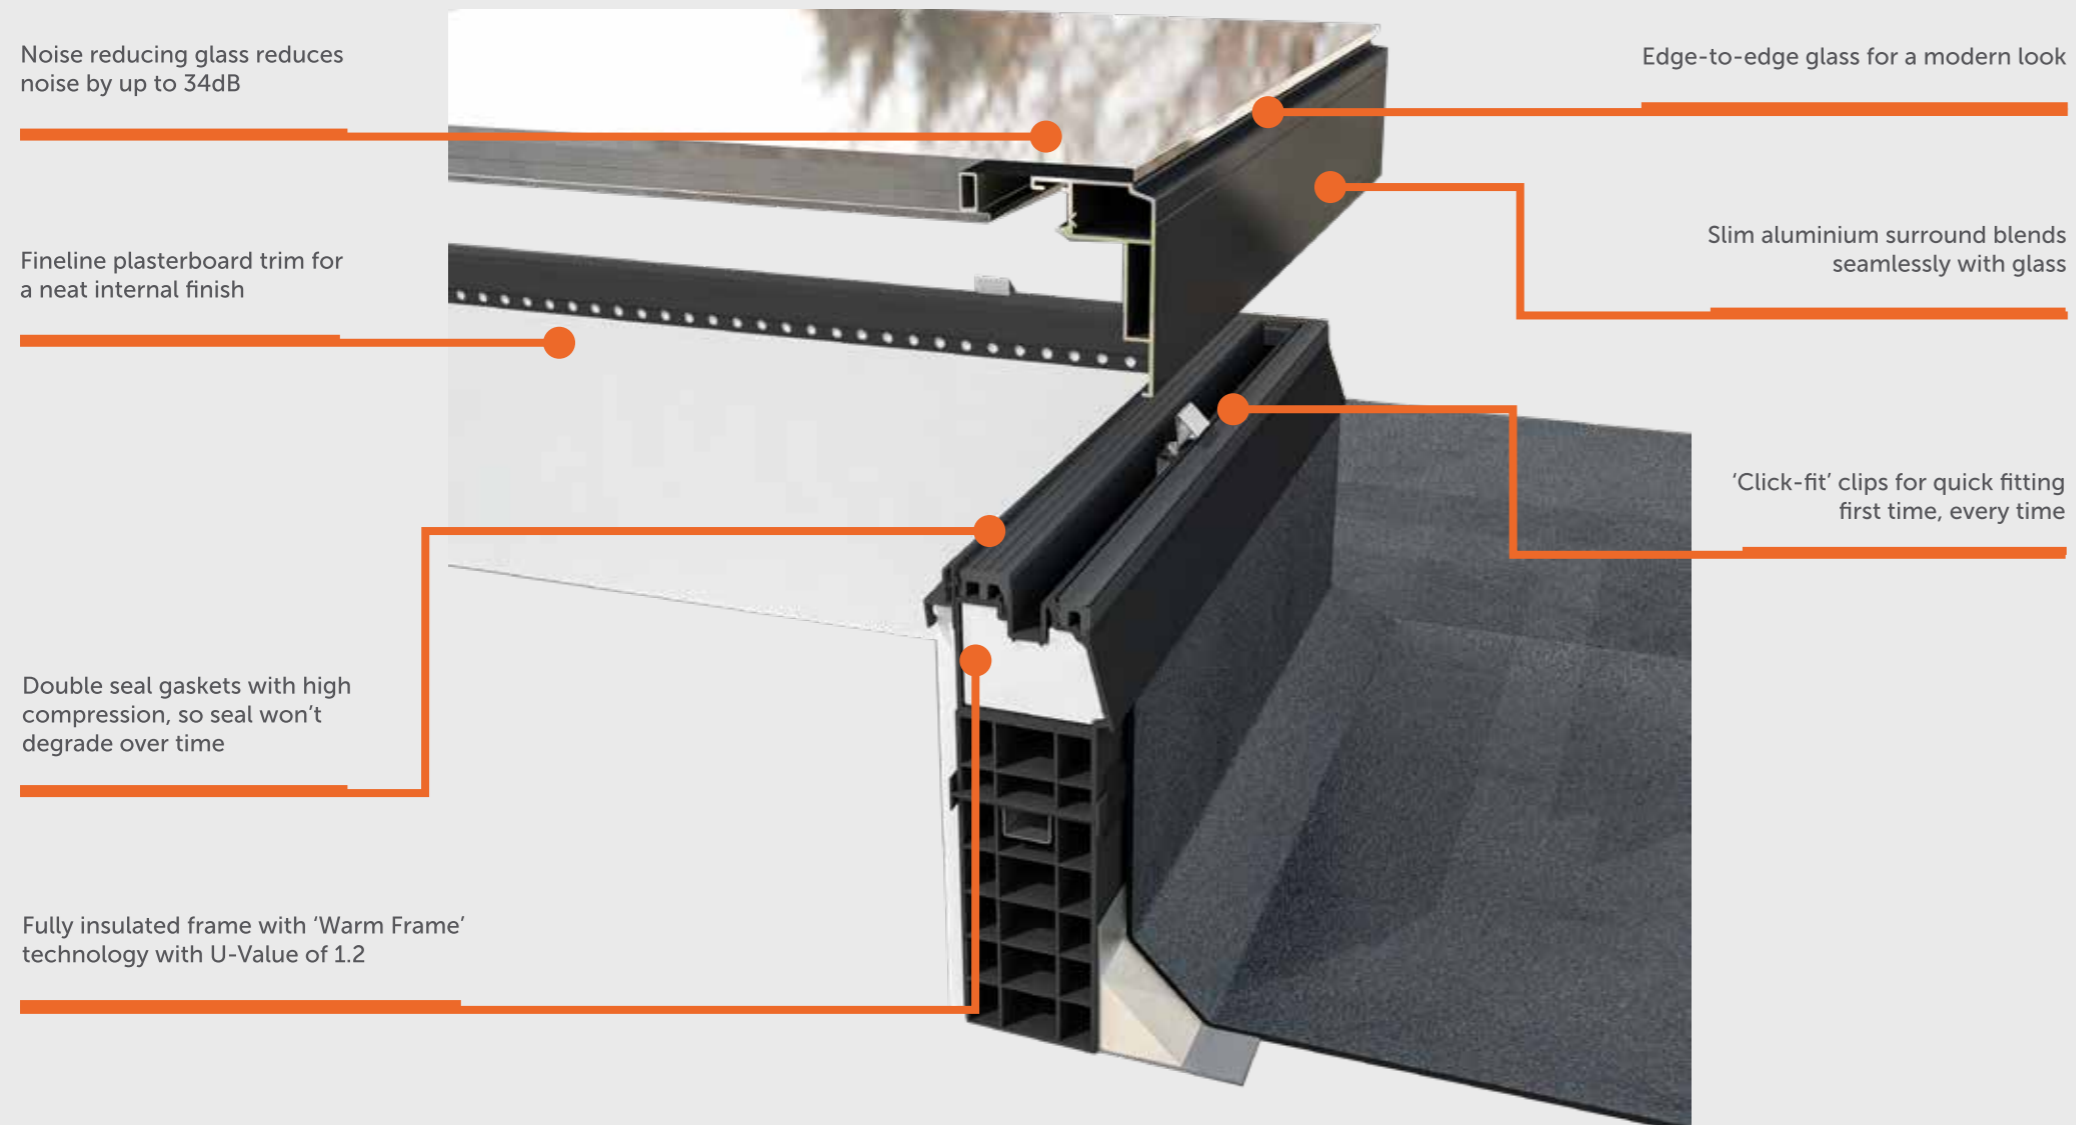

Wendland Flat Skylight

High quality at low prices

Edgeless Flat Skylight