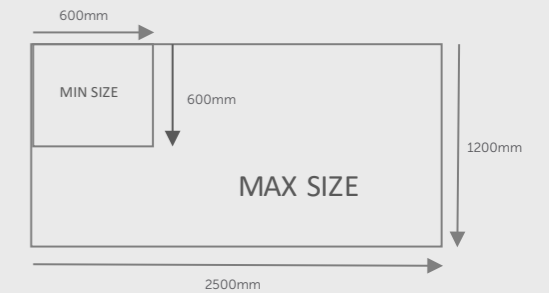

Internal sizes range from 600mm x 600mm up to 2500mm in length.

**Kerb:** The optional kerb is factory assembled and delivered in one piece to reduce time on site.

1. 4° pitch for optimum performance
2. Weathering tape for double waterproofing on joints
3. Self-aligning internal reinforcement for fast installation
4. Tilt fillet for optimum membrane run off
5. Fully welded mitred frame means you can install the skylight and waterproof it later